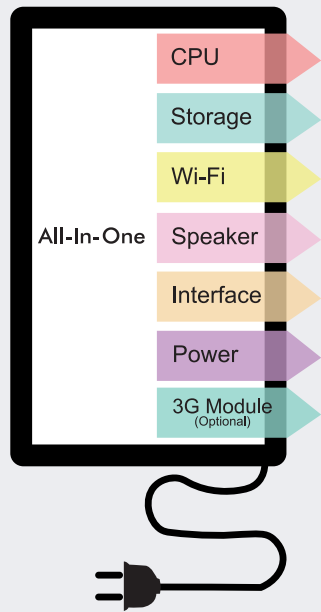

Slim and Round Corner

Tipis dan aman

Speaker Stereo Sytem Embedded

Memiliki speaker dengan suara lebih jernih

Tempered Glass

Dilindungi dengan kaca yang kuat

High resolution 1920 x1080 px

Memiliki kualitas video dengan resolusi tinggi

180 Degree, Full View

IPS High Illuminance Panel Provide A Full View of The Image

slim
→ ←
4 cm

Portrait or Landscpae, It's Your Choice

Support landscape and portrait, simply tile them up

True All-in-One System AD Display (Embedded)

1. All unit components packed in one case
2. Simple operation
3. Less cable

Traditional Solution (Non Embedded)

1. Need additional devices (Player / PC)
2. Unsteady position and easily nudged
3. Messy cable

Specification

Model	AD Display 22"	AD Display 32"	AD Display 43"
Resolution	1920 x 1080		
Product Size (mm)	548 (H) x 340 (V) x 44 (D)	786 (H) x 480.5 (V) x 72.5 (D)	1034.5 (H) x 622.5 (V) x 64.7 (D)
Display Size (mm)	476 (H) x 267.7 (V)	698.4 (H) x 392.9 (V)	941.2 (H) x 529.4 (V)
Brightness	250 cd/m ²	400 cd/m ²	450 cd/m ²
Contrast Ratio	5000 : 1 typ		
Power Consumption	17 W	42 W	47 W
Net Weight (kg)	6.1	12.4	21.3
Gross Weight (kg)	8	18	24.5
VESA	10 x 10 cm	20 x 50 cm	20 x 50 cm