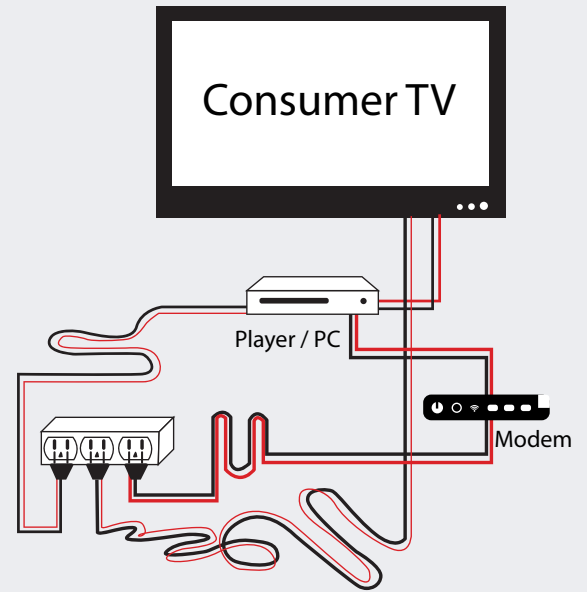

Metal Body

Seluruh body dibuat dengan metal yang kuat

Smart Power Management

Menggunakan sistem yang dapat menghemat daya (7x24 hours)

Update USB

Dilengkapi dengan port USB

Update Wifi Internet

Dilengkapi Wifi Internet agar dapat tersambung tanpa kabel

180 Degree, Full View

IPS High Illuminance Panel Provide A Full View of The Image

slim
→ ←
4 cm

Portrait or Landscpae, It's Your Choice

Support landscape and portrait, simply tile them up

True All-in-One System AD Display (Embedded)

1. All unit components packed in one case
2. Simple operation
3. Less cable

Traditional Solution (Non Embedded)

1. Need additional devices (Player / PC)
2. Unsteady position and easily nudged
3. Messy cable